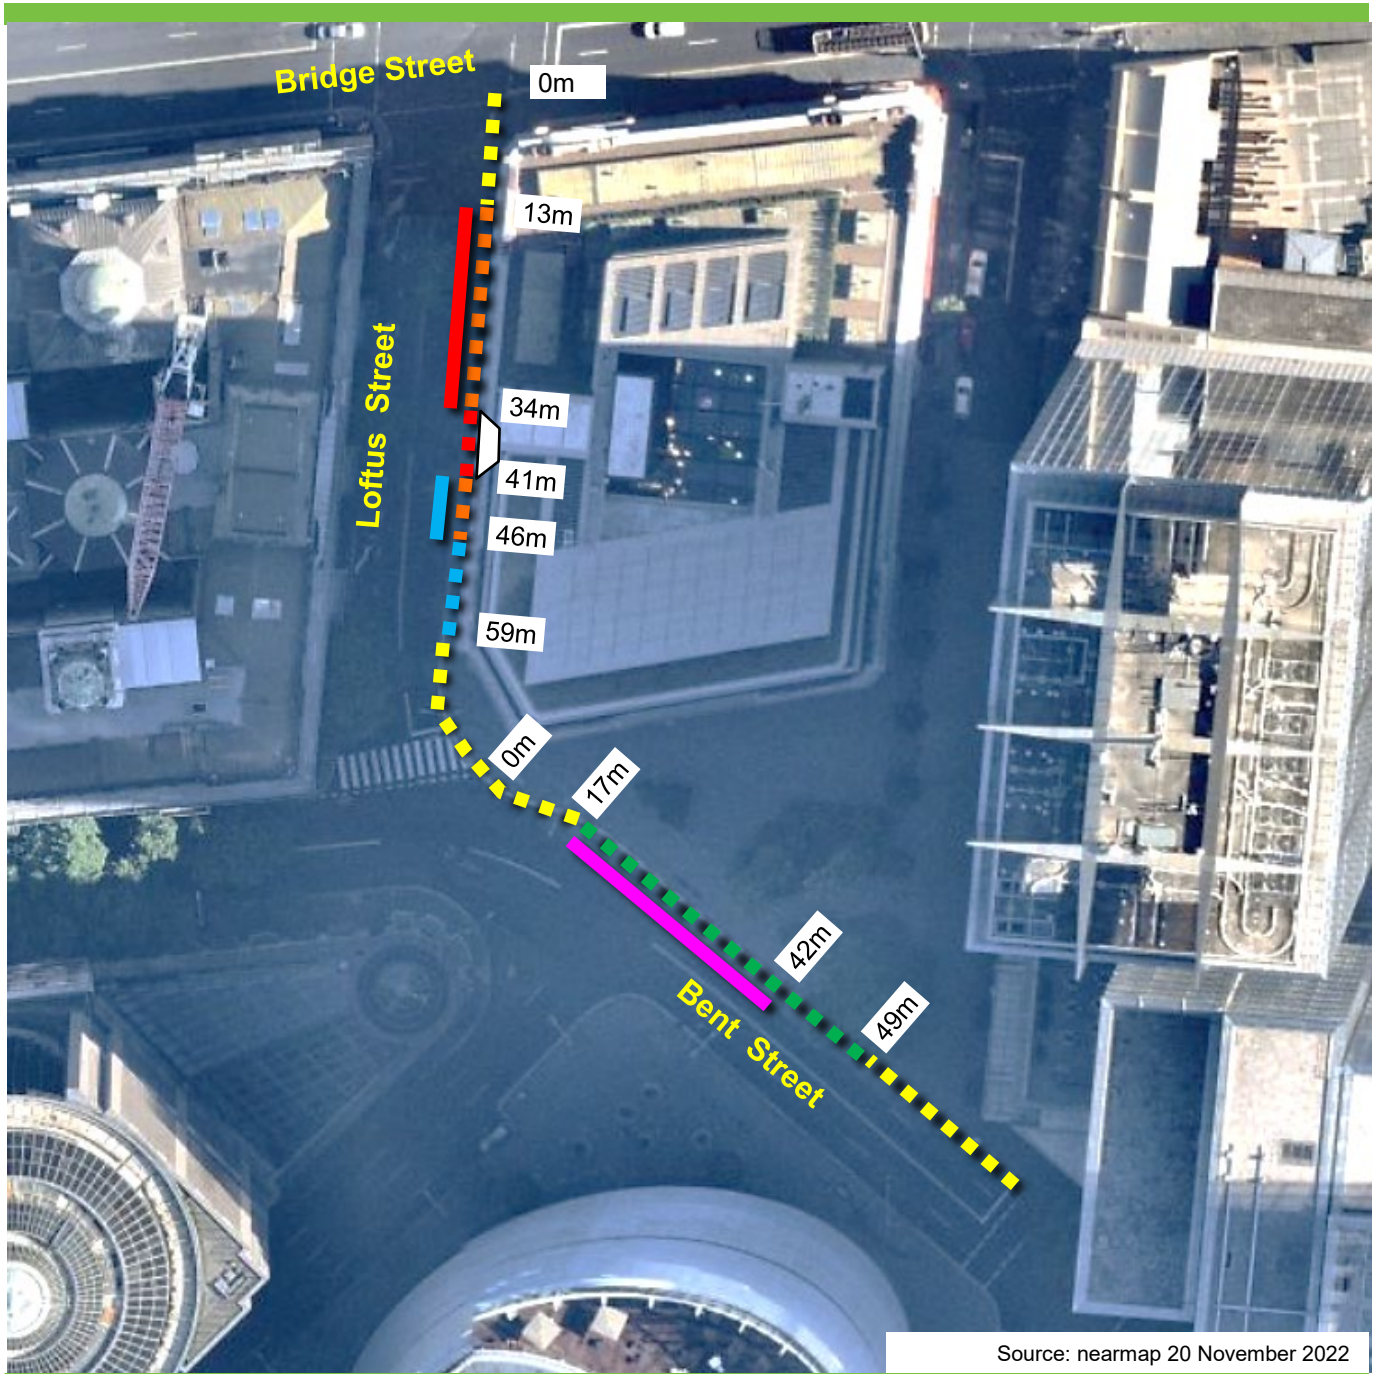

Loftus and Bent Streets, Sydney Proposed parking changes

Source: nearmap 20 November 2022

Existing

■ ■ ■ No Stopping

■ ■ ■ P5 Minute

■ ■ ■ Loading Zone Ticket
6am-6pm Mon-Fri
6am-10am Sat
4P Ticket
6pm-Midnight Mon-Fri
10am-10pm Sat
8am-10pm Sun & Public Holidays

■ ■ ■ No Parking

■ ■ ■ Works Zone
7am-7pm Mon-Fri
7am-5pm Sat
4P Ticket
7pm-Midnight Mon-Fri
5pm-Midnight Sat
8am-10pm Sun & Public Holidays

120

Proposed

■ ■ ■ Loading Zone Ticket
6am-6pm Mon-Fri
6am-10am Sat
4P Ticket
6pm-Midnight Mon-Fri
10am-10pm Sat
8am-10pm Sun & Public Holidays

■ ■ ■ Taxi Zone

■ ■ ■ No Parking